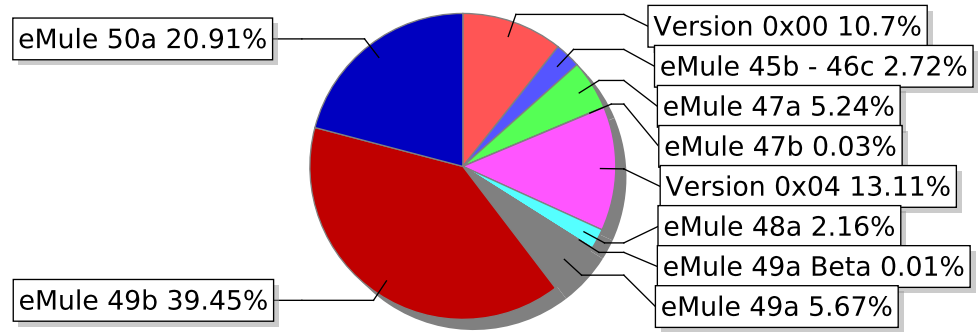

Total Kad IDs:567270
 Unique Kad IDs:411189
 Repeated Kad IDs:156081

Total iterations:2804953
 Unique IPs:541197
 Repeated IPs:26073

Fig. 1 : Top countries

Fig. 2 : Client version distribution

Table I : Node distribution by country

Country	Peer count
China	207847
Italy	73002
Spain	57581
France	55843
Taiwan	29694
Brazil	25043
Israel	14510
Germany	14493
Korea, Republic of	11060
United States	9535
Argentina	7353
Poland	6567
Hong Kong	5524
Canada	4036
Portugal	3087
United Kingdom	3003
Malaysia	2972
Belgium	2972
Japan	2906