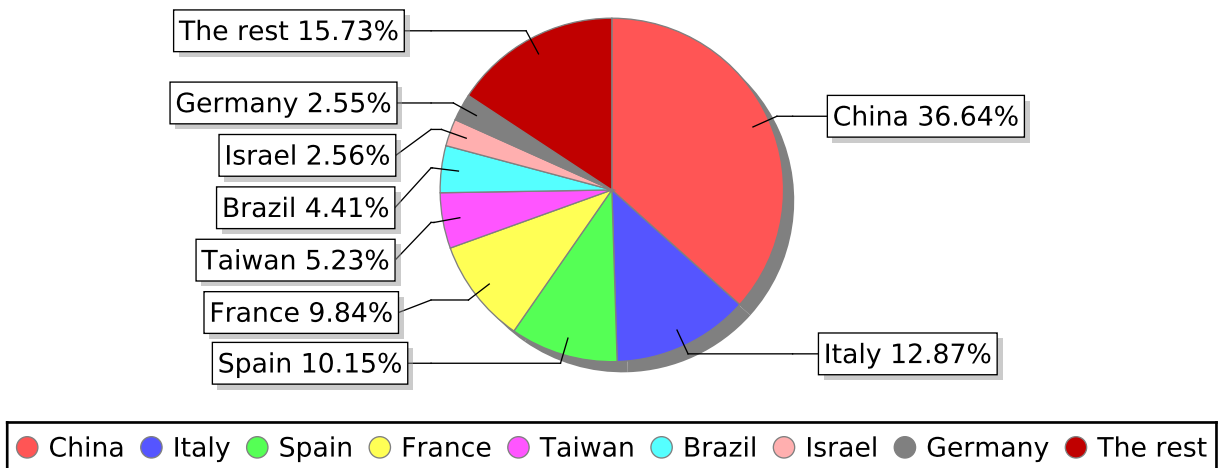

Total Kad IDs:567270
 Unique Kad IDs:411189
 Repeated Kad IDs:156081

Total iterations:2804953
 Unique IPs:541197
 Repeated IPs:26073

Fig. 1 : Top countries

Fig. 2 : Client version distribution

Table I : Node distribution by country

Country	Peer count
China	207847
Italy	73002
Spain	57581
France	55843
Taiwan	29694
Brazil	25043
Israel	14510
Germany	14493
Korea, Republic of	11060
United States	9535
Argentina	7353
Poland	6567
Hong Kong	5524
Canada	4036
Portugal	3087
United Kingdom	3003
Malaysia	2972
Belgium	2972
Japan	2906

Country	Peer count
Switzerland	2820
Netherlands	2211
Russian Federation	2207
Singapore	2132
Australia	1579
Turkey	1559
Mexico	1344
Austria	1171
Chile	969
Venezuela	967
Slovenia	843
Greece	581
Uruguay	572
Denmark	527
Morocco	516
Ukraine	503
Colombia	483
Sweden	442
Finland	438
Thailand	401
Romania	375
Algeria	356
Lithuania	327
Peru	310
Hungary	304
Estonia	293
Macau	292
Czech Republic	246
Vietnam	245

Country	Peer count
Jersey	6
Nepal	6
Lao People's Democratic	5
Oman	5
Iceland	5
Aruba	5
Namibia	5
Isle of Man	5
Botswana	5
Tanzania, United Republic of	4
Libyan Arab Jamahiriya	4
Lebanon	4
Liechtenstein	4
Congo, The Democratic	4
Malawi	4
Uganda	4
Haiti	3
Guyana	3
Niger	3
Faroe Islands	3
Aland Islands	3
Bahamas	3
Zambia	3
Uzbekistan	2
Benin	2
Belize	2
Bermuda	2
Mauritius	2
Ghana	2