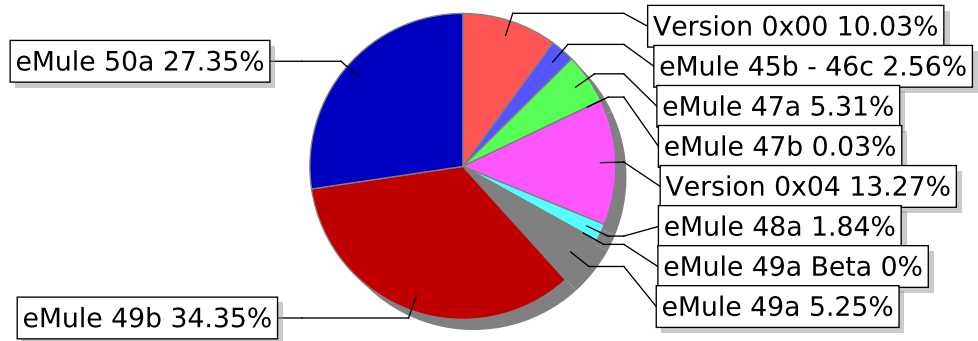

Total Kad IDs: 379205
Unique Kad IDs: 295238
Repeated Kad IDs: 83967

Total iterations: 1704812
Unique IPs: 360994
Repeated IPs: 18211

Fig. 1 : Top countries

Fig. 2 : Client version distribution

Table I : Node distribution by country

Country	Peer count
China	129920
Italy	55955
Spain	42962
France	39233
Taiwan	19602
Brazil	13430
Israel	9601
Germany	8217
Korea, Republic of	6671
United States	6620
Poland	4791
Argentina	3948
Hong Kong	3801
Canada	2758
Portugal	2260
United Kingdom	2229
Malaysia	2217
Belgium	2083
Japan	2077