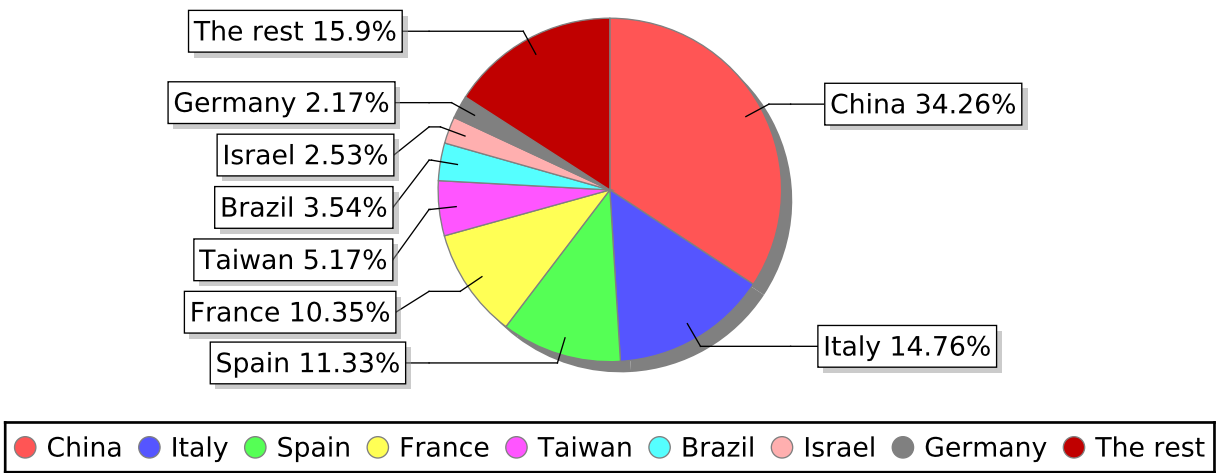

Total Kad IDs: 379205
Unique Kad IDs: 295238
Repeated Kad IDs: 83967

Total iterations: 1704812
Unique IPs: 360994
Repeated IPs: 18211

Fig. 1 : Top countries

Fig. 2 : Client version distribution

Table I : Node distribution by country

Country	Peer count
China	129920
Italy	55955
Spain	42962
France	39233
Taiwan	19602
Brazil	13430
Israel	9601
Germany	8217
Korea, Republic of	6671
United States	6620
Poland	4791
Argentina	3948
Hong Kong	3801
Canada	2758
Portugal	2260
United Kingdom	2229
Malaysia	2217
Belgium	2083
Japan	2077

Country	Peer count
Switzerland	1860
Netherlands	1476
Russian Federation	1462
Singapore	1249
Turkey	1150
Australia	1018
Mexico	839
Austria	779
Chile	659
Slovenia	584
Venezuela	579
Failed to identify	573
Greece	429
Morocco	385
Sweden	361
Uruguay	338
Denmark	334
Algeria	321
Ukraine	321
Colombia	305
Finland	288
Thailand	261
Romania	249
Macau	247
Peru	219
Hungary	212
Lithuania	207
Vietnam	177
Bulgaria	171

Country	Peer count
Namibia	5
Jersey	5
Jamaica	5
Zambia	5
Yemen	4
Ghana	4
Bahamas	4
Botswana	4
Nicaragua	3
Fiji	3
Oman	3
Guyana	3
Mozambique	3
Congo, The Democratic	3
Guinea	3
Faroe Islands	3
Armenia	3
Guernsey	3
Togo	3
Uzbekistan	2
Guam	2
Iceland	2
Palestinian Territory	2
Montenegro	2
Saint Kitts and Nevis	2
Gambia	2
Afghanistan	1
Libyan Arab Jamahiriya	1
Haiti	1