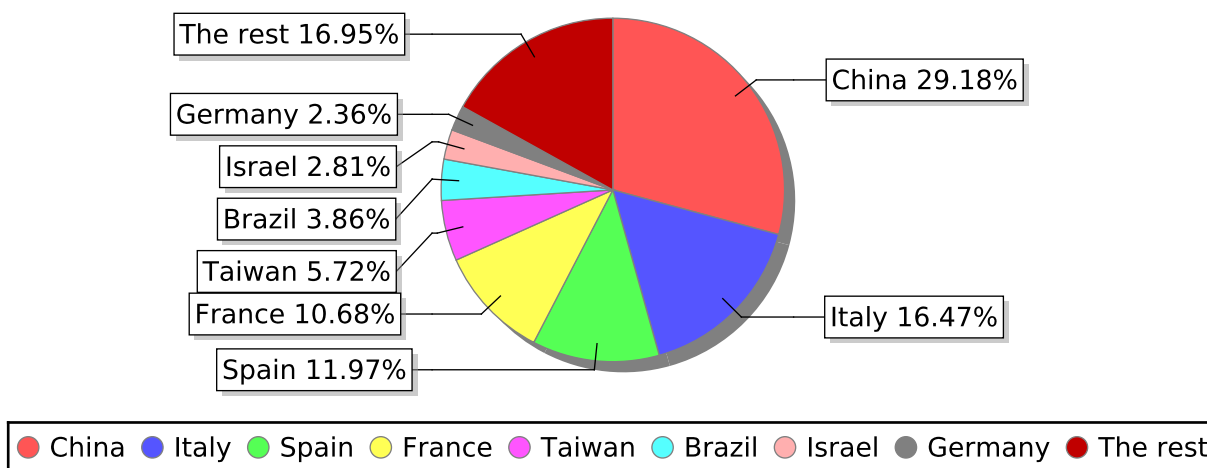

Total Kad IDs: 413148
Unique Kad IDs: 342448
Repeated Kad IDs: 70700

Total iterations: 843603
Unique IPs: 395784
Repeated IPs: 17364

Fig. 1 : Top countries

Fig. 2 : Client version distribution

Table I : Node distribution by country

Country	Peer count
China	120550
Italy	68027
Spain	49469
France	44143
Taiwan	23612
Brazil	15961
Israel	11591
Germany	9767
United States	7804
Korea, Republic of	6561
Poland	5765
Argentina	4959
Hong Kong	3811
Canada	3241
United Kingdom	2676
Portugal	2568
Belgium	2443
Switzerland	2275
Japan	2158

Country	Peer count
Failed to identify	2137
Malaysia	1925
Netherlands	1917
Russian Federation	1728
Turkey	1336
Singapore	1250
Mexico	1102
Australia	1069
Austria	982
Venezuela	799
Chile	781
Slovenia	655
Algeria	542
Greece	498
Morocco	450
Uruguay	423
Sweden	422
Denmark	420
Colombia	358
Ukraine	358
Thailand	340
Finland	326
Romania	307
Hungary	253
Peru	238
Luxembourg	230
Lithuania	226
Bulgaria	208
Estonia	196

Country	Peer count
Cayman Islands	1
Marshall Islands	1
Belize	1
Lesotho	1
Yemen	1
Liechtenstein	1
Virgin Islands, British	1
Iraq	1
Montenegro	1
Saint Kitts and Nevis	1
Mayotte	1
Isle of Man	1
Gambia	1
Suriname	1
Grenada	1
Bahamas	1
Anguilla	1
Botswana	1