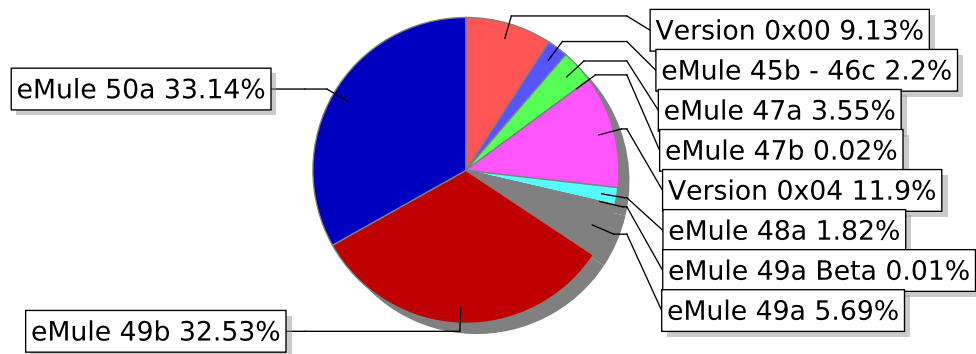

Total Kad IDs: 413148
Unique Kad IDs: 342448
Repeated Kad IDs: 70700

Total iterations: 843603
Unique IPs: 395784
Repeated IPs: 17364

Fig. 1 : Top countries

Fig. 2 : Client version distribution

Table I : Node distribution by country

Country	Peer count
China	120550
Italy	68027
Spain	49469
France	44143
Taiwan	23612
Brazil	15961
Israel	11591
Germany	9767
United States	7804
Korea, Republic of	6561
Poland	5765
Argentina	4959
Hong Kong	3811
Canada	3241
United Kingdom	2676
Portugal	2568
Belgium	2443
Switzerland	2275
Japan	2158