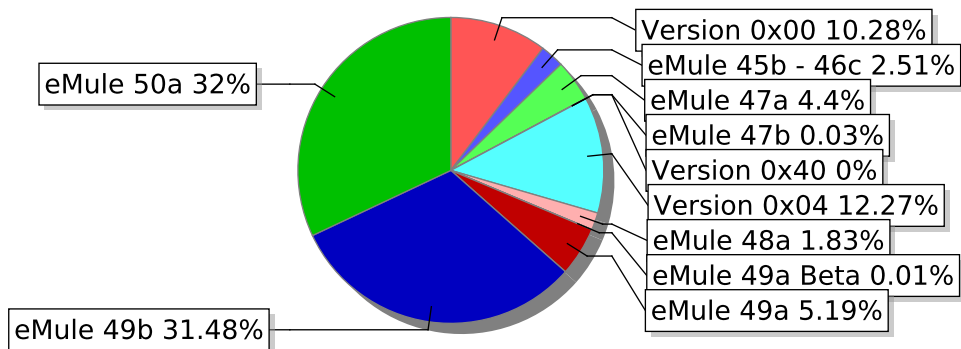

Total Kad IDs: 259059
Unique Kad IDs: 226079
Repeated Kad IDs: 32980

Total iterations: 577215
Unique IPs: 251170
Repeated IPs: 7889

Fig. 1 : Top countries

Fig. 2 : Client version distribution

Table I : Node distribution by country

Country	Peer count
China	72597
Italy	44257
Spain	32464
France	27820
Taiwan	14228
Brazil	10226
Israel	7522
Germany	6130
United States	5384
Korea, Republic of	4263
Poland	3798
Argentina	2753
Hong Kong	2428
Canada	2033
Portugal	1678
United Kingdom	1643
Belgium	1580
Switzerland	1400
Japan	1298

Country	Peer count
Netherlands	1224
Malaysia	1194
Russian Federation	1107
Failed to identify	1027
Turkey	788
Singapore	770
Mexico	706
Australia	621
Austria	598
Venezuela	498
Slovenia	463
Chile	434
Greece	308
Uruguay	275
Sweden	272
Morocco	269
Denmark	250
Algeria	227
Ukraine	216
Finland	212
Romania	211
Colombia	211
Thailand	178
Lithuania	160
Hungary	154
Peru	147
Estonia	141
Czech Republic	135
Bulgaria	124