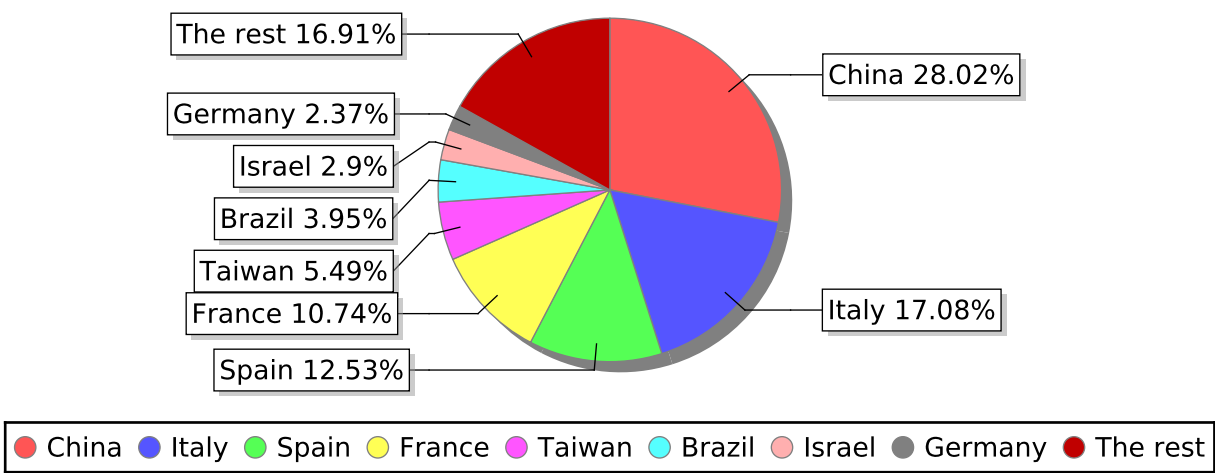

Total Kad IDs: 259059
Unique Kad IDs: 226079
Repeated Kad IDs: 32980

Total iterations: 577215
Unique IPs: 251170
Repeated IPs: 7889

Fig. 1 : Top countries

Fig. 2 : Client version distribution

Table I : Node distribution by country

Country	Peer count
China	72597
Italy	44257
Spain	32464
France	27820
Taiwan	14228
Brazil	10226
Israel	7522
Germany	6130
United States	5384
Korea, Republic of	4263
Poland	3798
Argentina	2753
Hong Kong	2428
Canada	2033
Portugal	1678
United Kingdom	1643
Belgium	1580
Switzerland	1400
Japan	1298

Country	Peer count
Netherlands	1224
Malaysia	1194
Russian Federation	1107
Failed to identify	1027
Turkey	788
Singapore	770
Mexico	706
Australia	621
Austria	598
Venezuela	498
Slovenia	463
Chile	434
Greece	308
Uruguay	275
Sweden	272
Morocco	269
Denmark	250
Algeria	227
Ukraine	216
Finland	212
Romania	211
Colombia	211
Thailand	178
Lithuania	160
Hungary	154
Peru	147
Estonia	141
Czech Republic	135
Bulgaria	124

Country	Peer count
Brunei Darussalam	8
Kenya	8
Nicaragua	6
Honduras	6
Mali	5
Lao People's Democratic	5
Syrian Arab Republic	5
Oman	5
Netherlands Antilles	5
Mozambique	5
Mongolia	5
Gibraltar	5
Jamaica	5
Sudan	5
Bangladesh	4
Guam	4
Yemen	4
Liechtenstein	4
Albania	4
Saint Pierre and Miquelon	4
Palestinian Territory	4
Georgia	4
Sri Lanka	4
Namibia	4
Ghana	4
Bahamas	4
Trinidad and Tobago	4
Tanzania, United Republic of	3
Uzbekistan	3