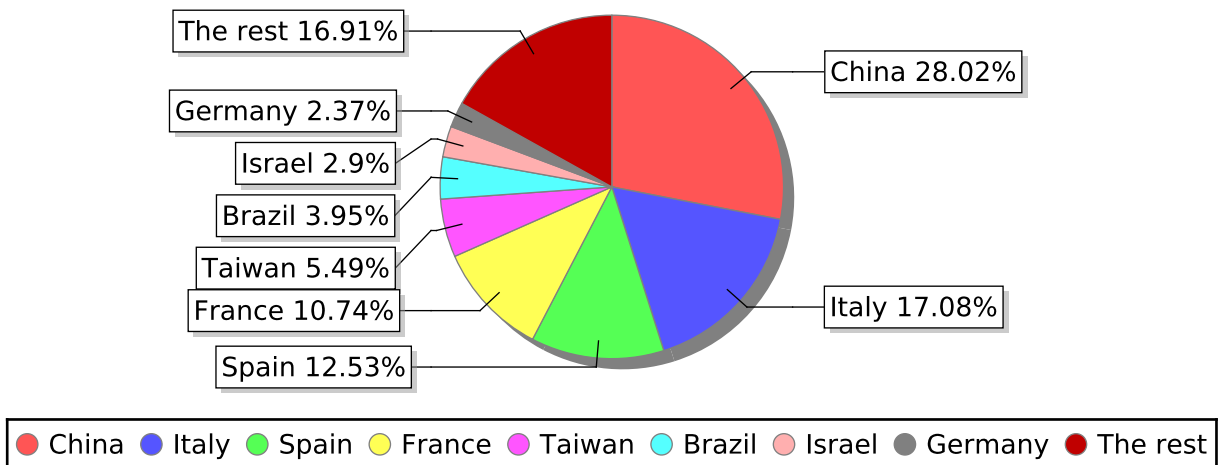

Total Kad IDs: 259059
Unique Kad IDs: 226079
Repeated Kad IDs: 32980

Total iterations: 577215
Unique IPs: 251170
Repeated IPs: 7889

Fig. 1 : Top countries

Fig. 2 : Client version distribution

Table I : Node distribution by country

Country	Peer count
China	72597
Italy	44257
Spain	32464
France	27820
Taiwan	14228
Brazil	10226
Israel	7522
Germany	6130
United States	5384
Korea, Republic of	4263
Poland	3798
Argentina	2753
Hong Kong	2428
Canada	2033
Portugal	1678
United Kingdom	1643
Belgium	1580
Switzerland	1400
Japan	1298

Country	Peer count
Netherlands	1224
Malaysia	1194
Russian Federation	1107
Failed to identify	1027
Turkey	788
Singapore	770
Mexico	706
Australia	621
Austria	598
Venezuela	498
Slovenia	463
Chile	434
Greece	308
Uruguay	275
Sweden	272
Morocco	269
Denmark	250
Algeria	227
Ukraine	216
Finland	212
Romania	211
Colombia	211
Thailand	178
Lithuania	160
Hungary	154
Peru	147
Estonia	141
Czech Republic	135
Bulgaria	124

Country	Peer count
Brunei Darussalam	8
Kenya	8
Nicaragua	6
Honduras	6
Mali	5
Lao People's Democratic	5
Syrian Arab Republic	5
Oman	5
Netherlands Antilles	5
Mozambique	5
Mongolia	5
Gibraltar	5
Jamaica	5
Sudan	5
Bangladesh	4
Guam	4
Yemen	4
Liechtenstein	4
Albania	4
Saint Pierre and Miquelon	4
Palestinian Territory	4
Georgia	4
Sri Lanka	4
Namibia	4
Ghana	4
Bahamas	4
Trinidad and Tobago	4
Tanzania, United Republic of	3
Uzbekistan	3