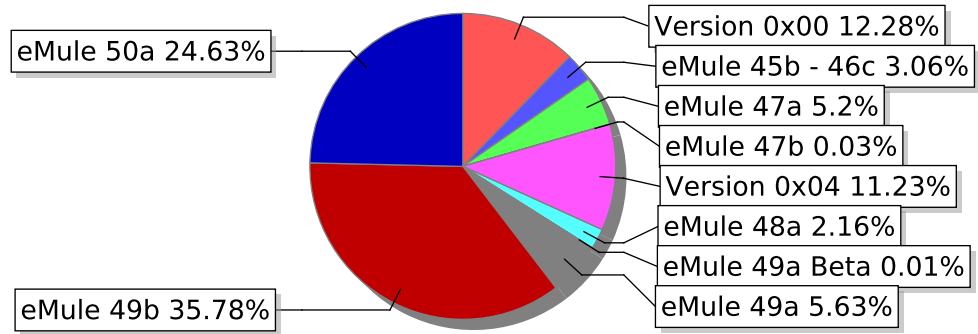

Total Kad IDs: 486502	Total iterations: 1026704
Unique Kad IDs: 398022	Unique IPs: 469690
Repeated Kad IDs: 88480	Repeated IPs: 16812

Fig. 1 : Top countries

Fig. 2 : Client version distribution

Table I : Node distribution by country