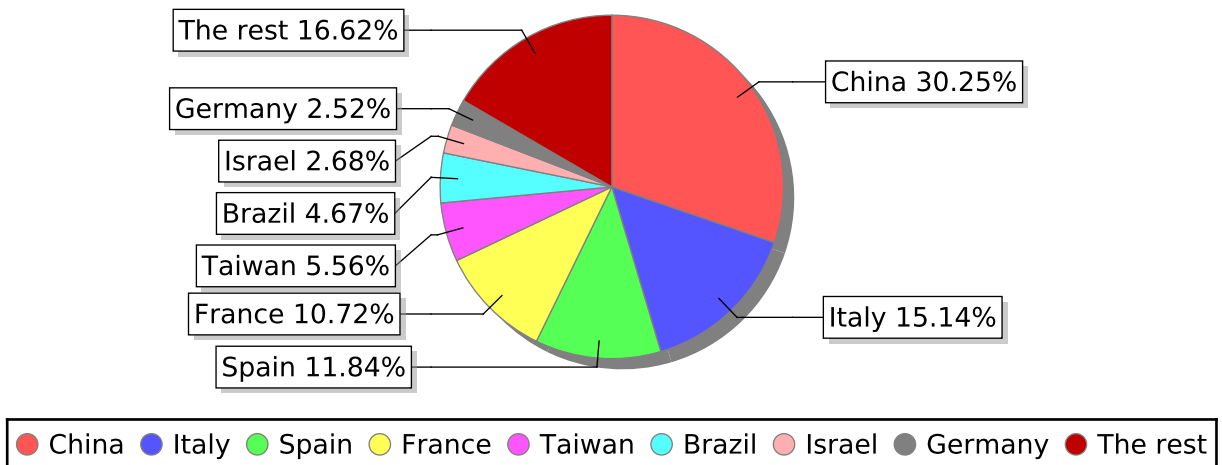

Total Kad IDs: 486502	Total iterations: 1026704
Unique Kad IDs: 398022	Unique IPs: 469690
Repeated Kad IDs: 88480	Repeated IPs: 16812

Fig. 1 : Top countries

Fig. 2 : Client version distribution

Table I : Node distribution by country

Country	Peer count
China	147190
Italy	73660
Spain	57598
France	52137
Taiwan	27032
Brazil	22720
Israel	13060
Germany	12267
Korea, Republic of	9055
United States	8971
Argentina	6571
Poland	6226
Hong Kong	4751
Canada	3679
Portugal	3125
United Kingdom	2855
Japan	2706
Belgium	2623
Switzerland	2617

Country	Peer count
Malaysia	2423
Netherlands	2066
Russian Federation	1940
Singapore	1700
Australia	1480
Turkey	1444
Mexico	1187
Austria	1088
Chile	988
Venezuela	926
Slovenia	765
Greece	594
Uruguay	526
Morocco	479
Denmark	473
Colombia	458
Ukraine	449
Sweden	442
Finland	431
Algeria	336
Thailand	331
Romania	316
Lithuania	283
Peru	261
Macau	249
Estonia	247
Luxembourg	238
Hungary	236
Bulgaria	235

Country	Peer count
Albania	14
Macedonia	14
Kenya	14
Bangladesh	13
Jordan	13
Anonymous Proxy	13
Burkina Faso	12
Mauritania	12
Netherlands Antilles	11
Mali	10
Syrian Arab Republic	10
Bahrain	9
Honduras	9
Nicaragua	8
Sri Lanka	8
Nigeria	8
Jamaica	8
Trinidad and Tobago	8
Liechtenstein	7
Montenegro	7
Armenia	7
Jersey	7
Bahamas	7
Lao People's Democratic	6
Iceland	6
Lebanon	6
Mongolia	6
Uzbekistan	5
Guam	5