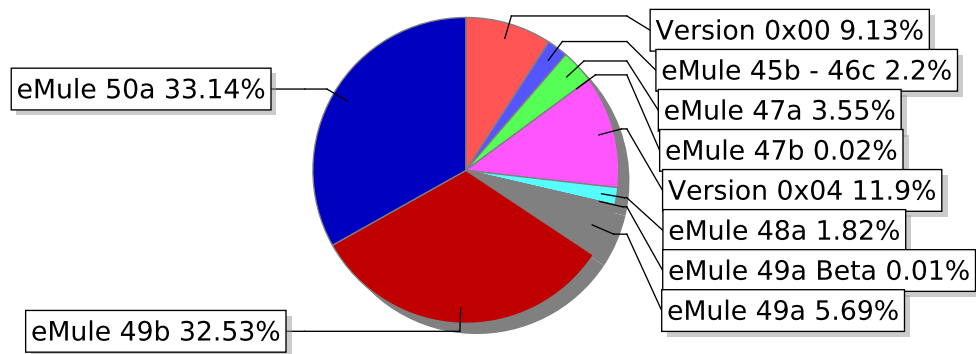

Total Kad IDs: 413148	Total iterations: 843603
Unique Kad IDs: 342448	Unique IPs: 395784
Repeated Kad IDs: 70700	Repeated IPs: 17364

Fig. 1 : Top countries

Fig. 2 : Client version distribution

Table I : Node distribution by country

Country	Peer count
China	120550
Italy	68027
Spain	49469
France	44143
Taiwan	23612
Brazil	15961
Israel	11591
Germany	9767
United States	7804
Korea, Republic of	6561
Poland	5765
Argentina	4959
Hong Kong	3811
Canada	3241
United Kingdom	2676
Portugal	2568
Belgium	2443
Switzerland	2275
Japan	2158