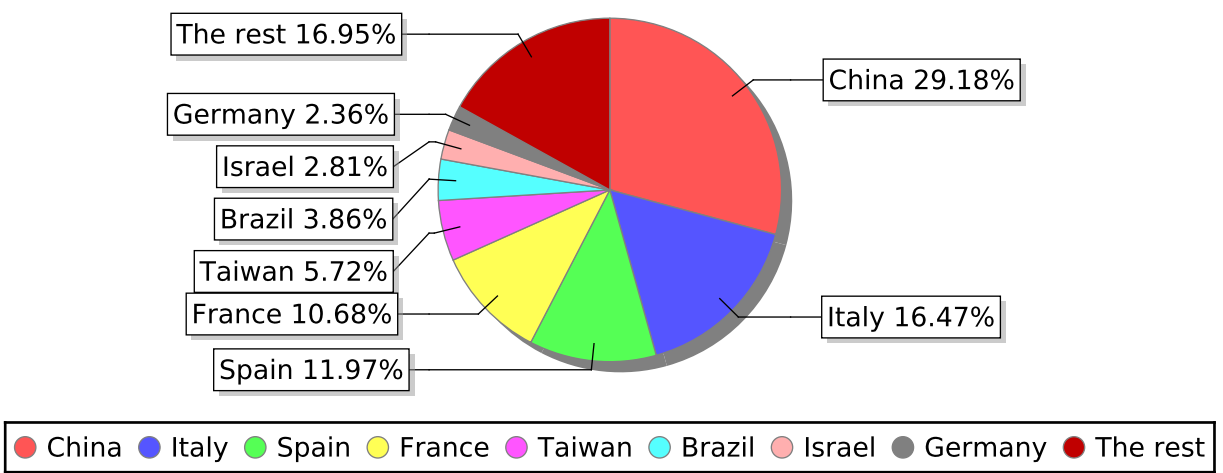

Total Kad IDs: 413148	Total iterations: 843603
Unique Kad IDs: 342448	Unique IPs: 395784
Repeated Kad IDs: 70700	Repeated IPs: 17364

Fig. 1 : Top countries

Fig. 2 : Client version distribution

Table I : Node distribution by country

Country	Peer count
China	120550
Italy	68027
Spain	49469
France	44143
Taiwan	23612
Brazil	15961
Israel	11591
Germany	9767
United States	7804
Korea, Republic of	6561
Poland	5765
Argentina	4959
Hong Kong	3811
Canada	3241
United Kingdom	2676
Portugal	2568
Belgium	2443
Switzerland	2275
Japan	2158

Country	Peer count
Failed to identify	2137
Malaysia	1925
Netherlands	1917
Russian Federation	1728
Turkey	1336
Singapore	1250
Mexico	1102
Australia	1069
Austria	982
Venezuela	799
Chile	781
Slovenia	655
Algeria	542
Greece	498
Morocco	450
Uruguay	423
Sweden	422
Denmark	420
Colombia	358
Ukraine	358
Thailand	340
Finland	326
Romania	307
Hungary	253
Peru	238
Luxembourg	230
Lithuania	226
Bulgaria	208
Estonia	196

Country	Peer count
Czech Republic	191
Macau	183
Norway	176
Serbia	163
Tunisia	161
Vietnam	157
Egypt	144
India	140
United Arab Emirates	136
New Caledonia	125
New Zealand	116
Philippines	104
Latvia	101
Slovakia	95
Ireland	92
Senegal	88
Iran, Islamic Republic of	86
Ecuador	85
Croatia	82
Saudi Arabia	81
Belarus	80
Indonesia	80
Andorra	79
Guadeloupe	68
San Marino	68
Reunion	65
Panama	59
French Guiana	58
Cote D'Ivoire	55